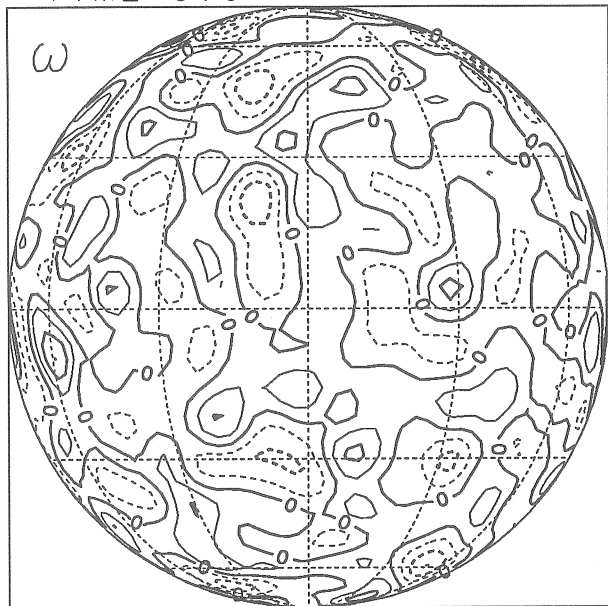

$\sigma = 1.0; \nu_4 = 1.0 \times 10^{-6}$

TIME=0.0

LON= 0

TIME=1.0

LON= 0

TIME=2.0

LON= 0

TIME=3.0

LON= 0

TIME=4.0

LON= 0

TIME=5.0

LON= 0

TIME=0.0

LON= 0

TIME=1.0

LON= 0

TIME=2.0

LON= 0

TIME=3.0

LON= 0

TIME=4.0

LON= 0

TIME=5.0

LON= 0

TIME=0.0

LON= 0

TIME=1.0

LON= 0

TIME=2.0

LON= 0

TIME=3.0