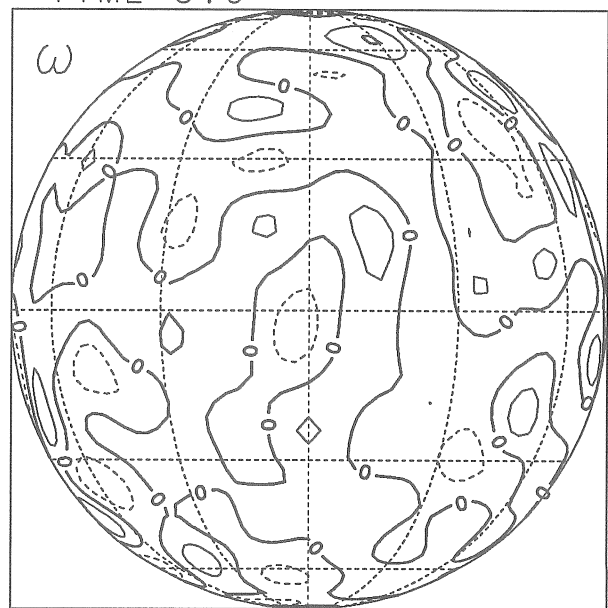

TIME=2.0

LON= 0

TIME=3.0

LON= 0

TIME=4.0

LON= 0

TIME=5.0

LON= 0

$\sigma = 1.0; \nu_4 = 1.0 \times 10^{-6}$

TIME=0.0

LON= 0

TIME=1.0

LON= 0

TIME=2.0

LON= 0

TIME=3.0

LON= 0

TIME=4.0

LON= 0

TIME=5.0

LON= 0

TIME=0.0

LON= 0

TIME=1.0

LON= 0

TIME=2.0

LON= 0

TIME=3.0

LON= 0

TIME=4.0

LON= 0

TIME=5.0