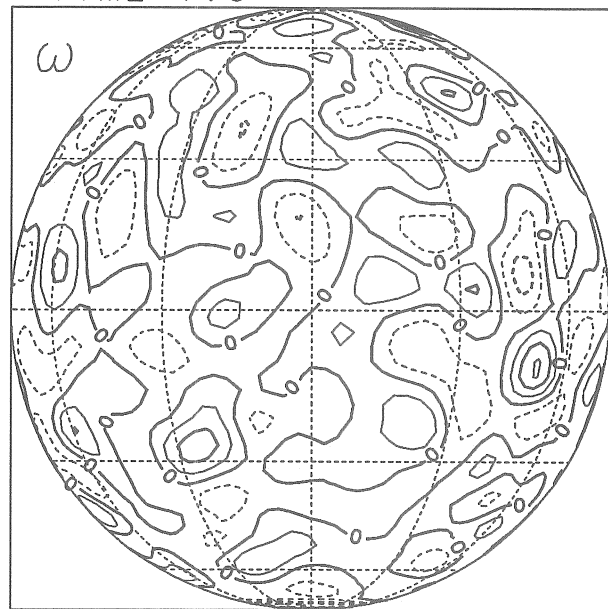

TIME=4.0

LON= 0

TIME=5.0

LON= 0

TIME=0.0

LON= 0

TIME=1.0

LON= 0

TIME=2.0

LON= 0

TIME=3.0

LON= 0

TIME=4.0

LON= 0

TIME=5.0

LON= 0

$\sigma = 1.0; \nu_4 = 1.0 \times 10^{-6}$

TIME=0.0

LON= 0

TIME=1.0

LON= 0

TIME=2.0

LON= 0

TIME=3.0