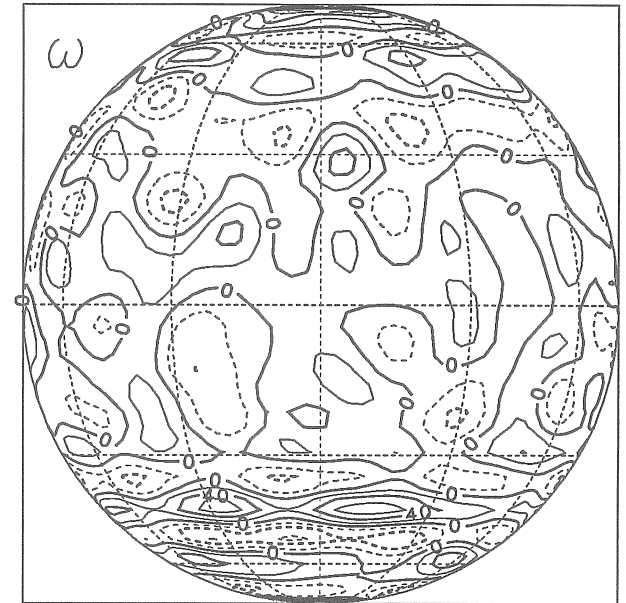

TIME=4.0

TIME=5.0

TIME=0.0

LON= 0

TIME=1.0

LON= 0

TIME=2.0

LON= 0

TIME=3.0

LON= 0

TIME=4.0

LON= 0

TIME=5.0

LON= 0

TIME=0.0

TIME=1.0

$\sigma = 1.0; \nu_4 = 1.0 \times 10^{-6}$

TIME=0.0

LON= 0

TIME=1.0

LON= 0

TIME=2.0

LON= 0

TIME=3.0