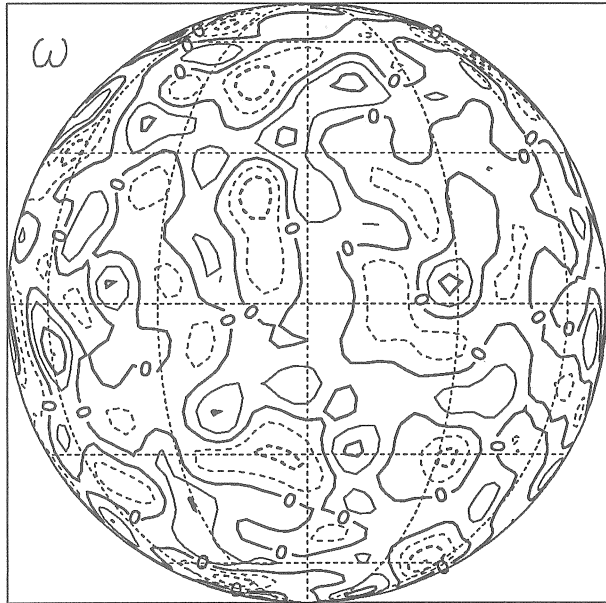

TIME=4.0

LON= 0

TIME=5.0

LON= 0

TIME=0.0

TIME=1.0

TIME=2.0

TIME=3.0

TIME=4.0

TIME=5.0

TIME=0.0

LON= 0

TIME=1.0

LON= 0

TIME=2.0

LON= 0

$\sigma = 1.0; \nu_4 = 1.0 \times 10^{-6}$

TIME=0.0

LON= 0

TIME=1.0

LON= 0

TIME=2.0

LON= 0

TIME=3.0