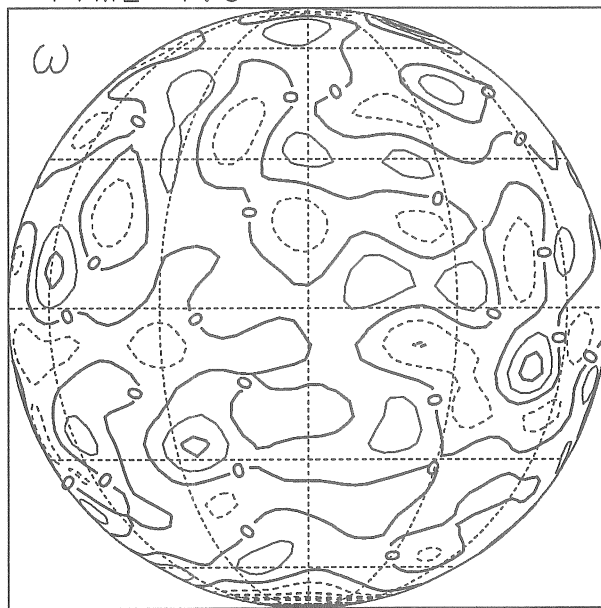

TIME=2.0

TIME=3.0

TIME=4.0

TIME=5.0

TIME=0.0

LON= 0

TIME=1.0

LON= 0

TIME=2.0

LON= 0

TIME=3.0

LON= 0

TIME=4.0

LON= 0

TIME=5.0

LON= 0

TIME=0.0

LON= 0

TIME=1.0

LON= 0

TIME=2.0

LON= 0

TIME=3.0

LON= 0

$\sigma = 1.0; \nu_4 = 1.0 \times 10^{-6}$

TIME=0.0

LON= 0

TIME=1.0

LON= 0

TIME=2.0

LON= 0

TIME=3.0