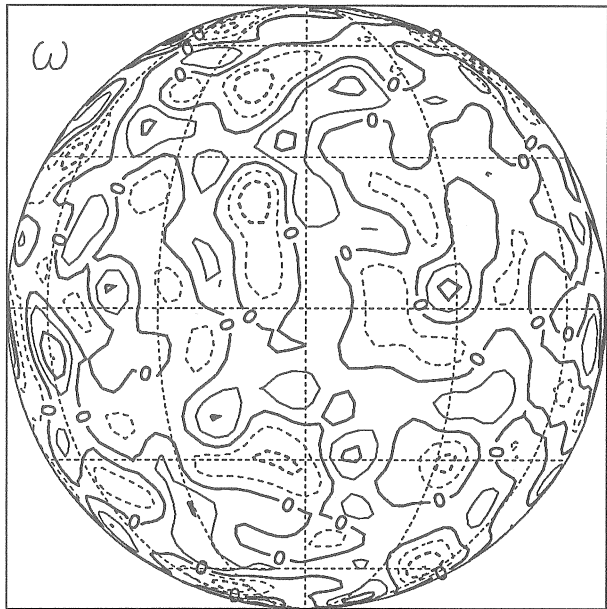

TIME=4.0

LON= 0

TIME=5.0

LON= 0

TIME=0.0

LON= 0

TIME=1.0

LON= 0

TIME=2.0

LON= 0

TIME=3.0

LON= 0

TIME=4.0

LON= 0

TIME=5.0

LON= 0

$\sigma = 1.0; \nu_4 = 1.0 \times 10^{-6}$

TIME=0.0

LON= 0

TIME=1.0

LON= 0

TIME=2.0

LON= 0

TIME=3.0