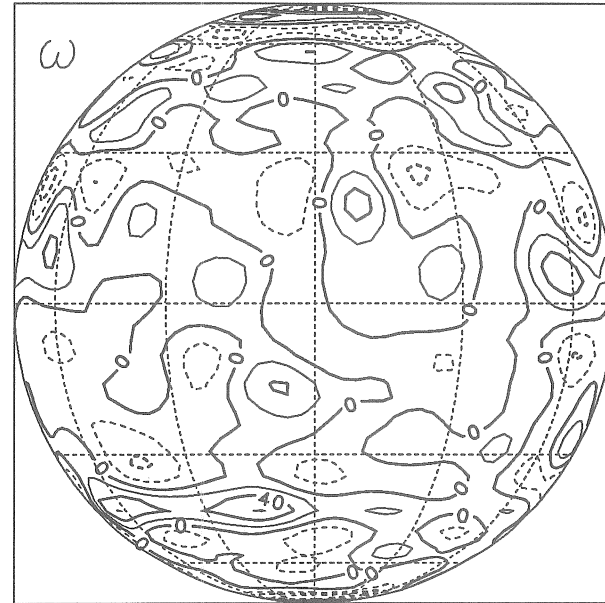

TIME=4.0

TIME=5.0

TIME=0.0

LON= 0

TIME=1.0

LON= 0

TIME=2.0

LON= 0

TIME=3.0

LON= 0

TIME=4.0

LON= 0

TIME=5.0

LON= 0

TIME=0.0

TIME=1.0