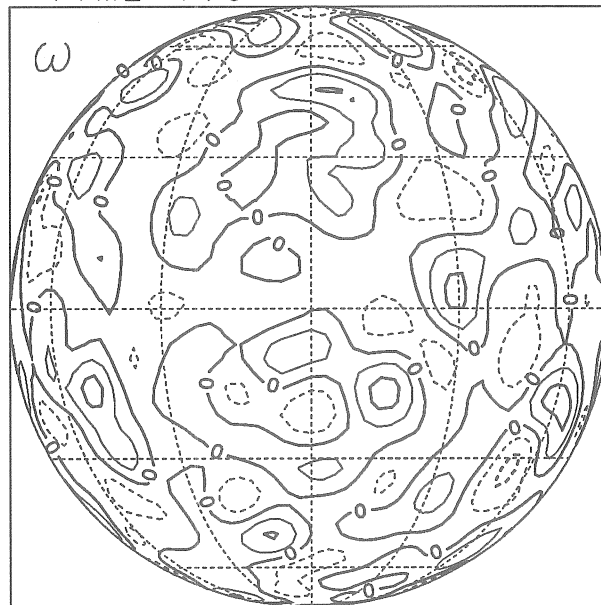

$\sigma = 1.0; \nu_4 = 1.0 \times 10^{-6}$

TIME=0.0

LON= 0

TIME=1.0

LON= 0

TIME=2.0

LON= 0

TIME=3.0

LON= 0

TIME=4.0

LON= 0

TIME=5.0

LON= 0

TIME=0.0

LON= 0

TIME=1.0

LON= 0

TIME=2.0

LON= 0

TIME=3.0

LON= 0

TIME=4.0

LON= 0

TIME=5.0

LON= 0

TIME=0.0

LON= 0

TIME=1.0

LON= 0

TIME=2.0

LON= 0

TIME=3.0