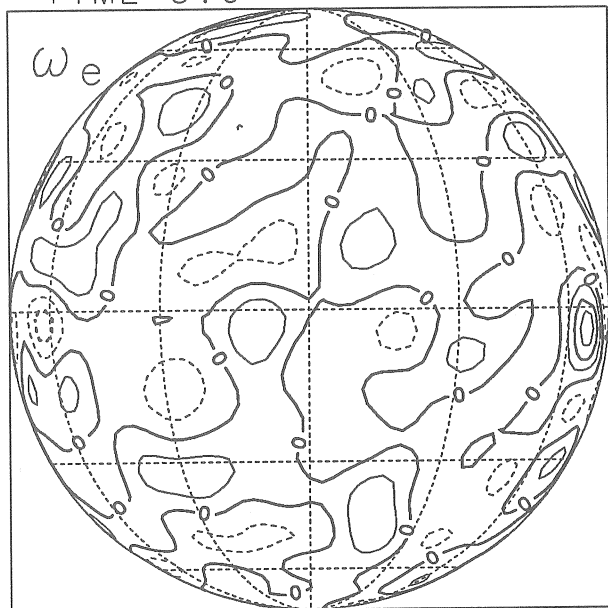

TIME=0.0

LON= 0

TIME=1.0

LON= 0

TIME=2.0

LON= 0

TIME=3.0

LON= 0

TIME=4.0

LON= 0

TIME=5.0

LON= 0

TIME=0.0

LON= 0

TIME=1.0

LON= 0

TIME=2.0

LON= 0

TIME=3.0

LON= 0

TIME=4.0

LON= 0

TIME=5.0

LON= 0

$\sigma = 1.0; \nu_4 = 1.0 \times 10^{-6}$

TIME=0.0

LON= 0

TIME=1.0

LON= 0

TIME=2.0

LON= 0

TIME=3.0