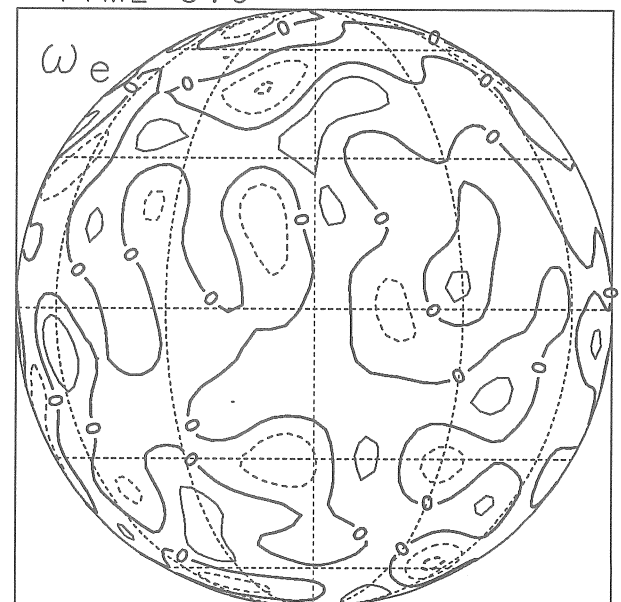

TIME=4.0

LON= 0

TIME=5.0

LON= 0

TIME=0.0

TIME=1.0

TIME=2.0

TIME=3.0

TIME=4.0

TIME=5.0

TIME=0.0

LON= 0

TIME=1.0

LON= 0

TIME=2.0

LON= 0

$\sigma = 1.0; \nu_4 = 1.0 \times 10^{-6}$

TIME=0.0

LON= 0

TIME=1.0

LON= 0

TIME=2.0

LON= 0

TIME=3.0