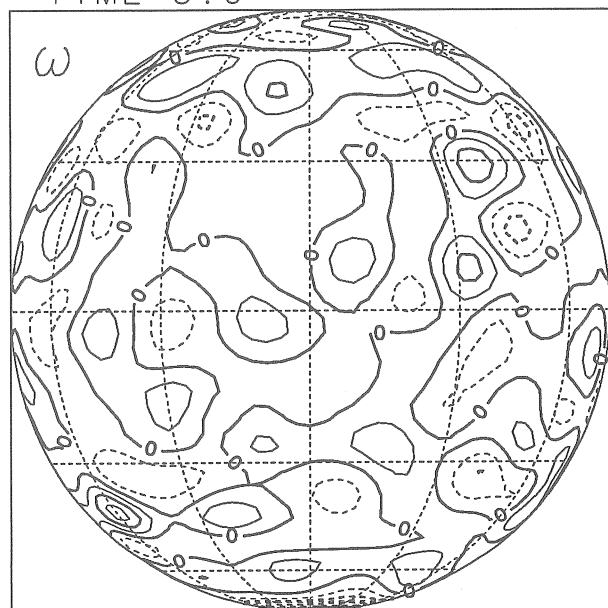

TIME=2.0

TIME=3.0

TIME=4.0

TIME=5.0

TIME=0.0

LON= 0

TIME=1.0

LON= 0

TIME=2.0

LON= 0

TIME=3.0

LON= 0

TIME=4.0

LON= 0

TIME=5.0

LON= 0

TIME=0.0

LON= 0

TIME=1.0

LON= 0

TIME=2.0

LON= 0

TIME=3.0

LON= 0

$\sigma = 1.0; \nu_4 = 1.0 \times 10^{-6}$

TIME=0.0

LON= 0

TIME=1.0

LON= 0

TIME=2.0

LON= 0

TIME=3.0