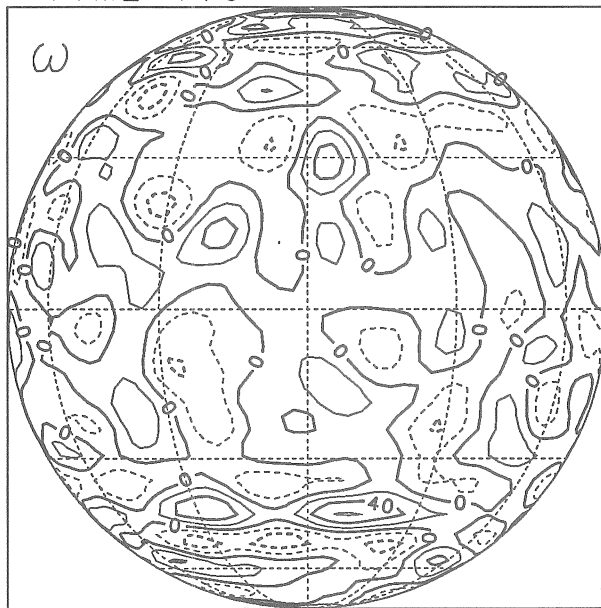

TIME=2.0

TIME=3.0

TIME=4.0

TIME=5.0

TIME=0.0

LON= 0

TIME=1.0

LON= 0

TIME=2.0

LON= 0

TIME=3.0

LON= 0

TIME=4.0

LON= 0

TIME=5.0

LON= 0

$\sigma = 1.0; \nu_4 = 1.0 \times 10^{-6}$

TIME=0.0

LON= 0

TIME=1.0

LON= 0

TIME=2.0

LON= 0

TIME=3.0