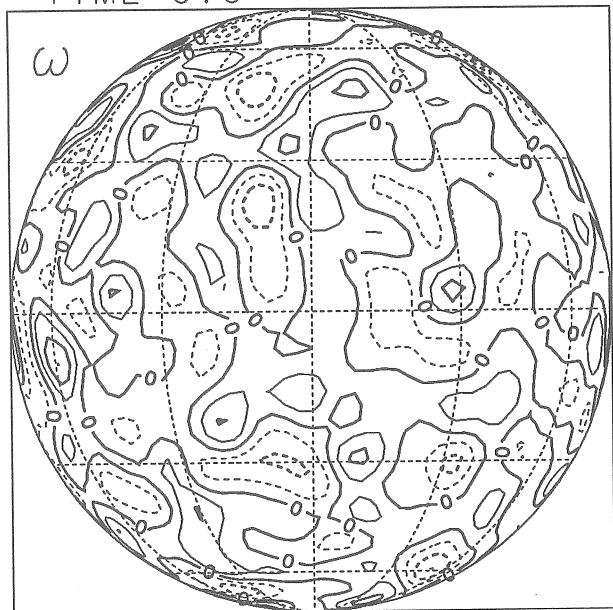

TIME=0.0

LON= 0

TIME=1.0

LON= 0

TIME=2.0

LON= 0

TIME=3.0

LON= 0

TIME=4.0

LON= 0

TIME=5.0

LON= 0

TIME=0.0

LON= 0

TIME=1.0

LON= 0

TIME=2.0

LON= 0

TIME=3.0

LON= 0

TIME=4.0

LON= 0

TIME=5.0

LON= 0

$\sigma = 1.0; \nu_4 = 1.0 \times 10^{-6}$

TIME=0.0

LON= 0

TIME=1.0

LON= 0

TIME=2.0

LON= 0

TIME=3.0