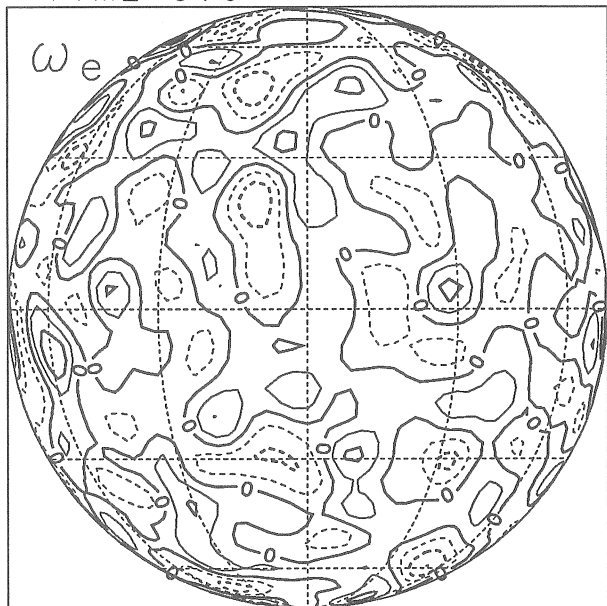

TIME=4.0

LON= 0

TIME=5.0

LON= 0

TIME=0.0

LON= 0

TIME=1.0

LON= 0

TIME=2.0

LON= 0

TIME=3.0

LON= 0

TIME=4.0

LON= 0

TIME=5.0

LON= 0

TIME=0.0

LON= 0

TIME=1.0

LON= 0

TIME=2.0

LON= 0

TIME=3.0

LON= 0

$\sigma = 1.0; \nu_4 = 1.0 \times 10^{-6}$

TIME=0.0

LON= 0

TIME=1.0

LON= 0

TIME=2.0

LON= 0

TIME=3.0