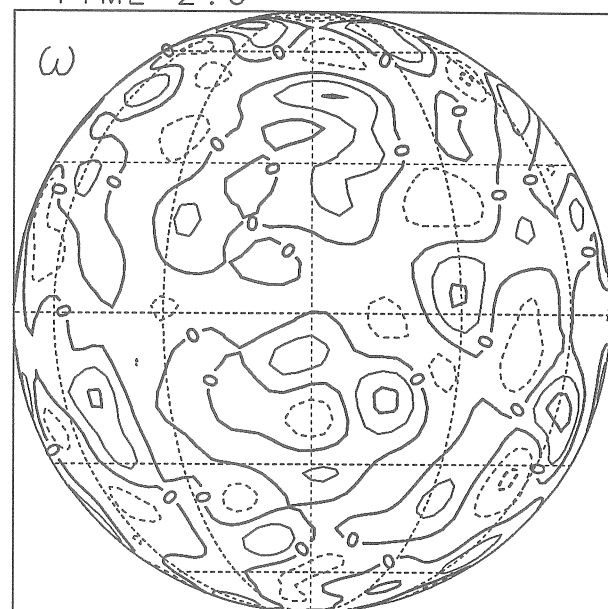

TIME=2.0

LON= 0

TIME=3.0

LON= 0

TIME=4.0

LON= 0

TIME=5.0

LON= 0

$\sigma = 1.0; \nu_4 = 1.0 \times 10^{-6}$

TIME=0.0

LON= 0

TIME=1.0

LON= 0

TIME=2.0

LON= 0

TIME=3.0

LON= 0

TIME=4.0

LON= 0

TIME=5.0

LON= 0

TIME=0.0

LON= 0

TIME=1.0

LON= 0

TIME=2.0

LON= 0

TIME=3.0

LON= 0

TIME=4.0

LON= 0

TIME=5.0