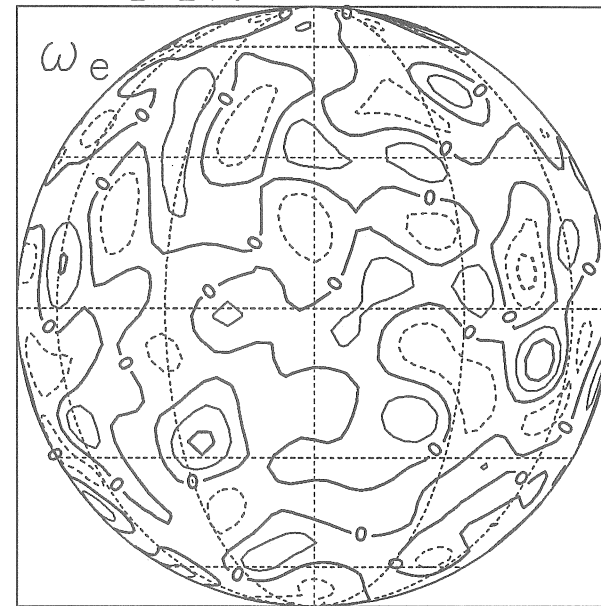

TIME=2.0

LON= 0

TIME=3.0

LON= 0

TIME=4.0

LON= 0

TIME=5.0

LON= 0

TIME=0.0

LON= 0

TIME=1.0

LON= 0

TIME=2.0

LON= 0

TIME=3.0

LON= 0

TIME=4.0

LON= 0

TIME=5.0

LON= 0

TIME=0.0

LON= 0

TIME=1.0

LON= 0

$\sigma = 1.0; \nu_4 = 1.0 \times 10^{-6}$

TIME=0.0

LON= 0

TIME=1.0

LON= 0

TIME=2.0

LON= 0

TIME=3.0