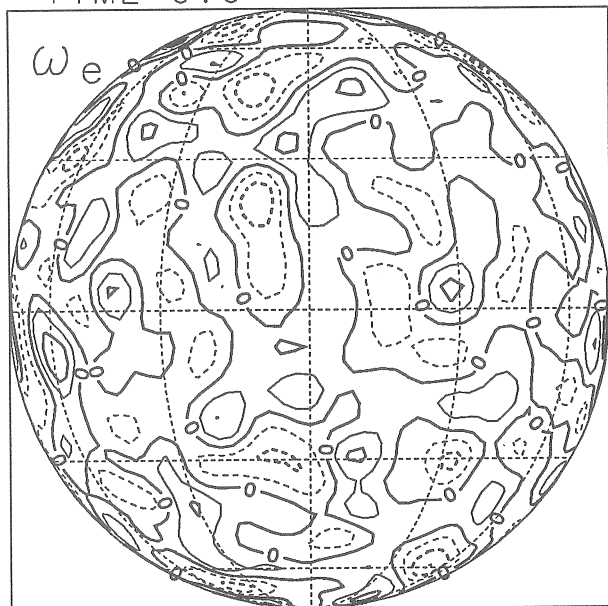

TIME=0.0

LON= 0

TIME=1.0

LON= 0

TIME=2.0

LON= 0

TIME=3.0

LON= 0

TIME=4.0

LON= 0

TIME=5.0

LON= 0

TIME=0.0

LON= 0

TIME=1.0

LON= 0

TIME=2.0

LON= 0

TIME=3.0

LON= 0

TIME=4.0

LON= 0

TIME=5.0

LON= 0

$\sigma = 1.0; \nu_4 = 1.0 \times 10^{-6}$

TIME=0.0

LON= 0

TIME=1.0

LON= 0

TIME=2.0

LON= 0

TIME=3.0