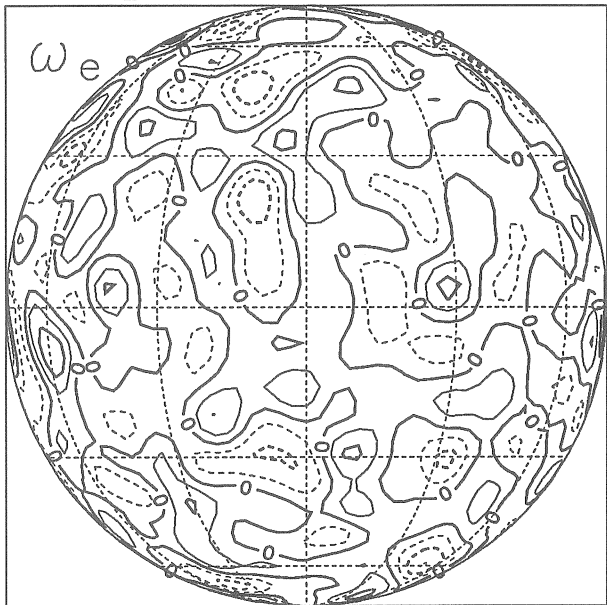

$\sigma = 1.0; \nu_4 = 1.0 \times 10^{-6}$

TIME=0.0

LON= 0

TIME=1.0

LON= 0

TIME=2.0

LON= 0

TIME=3.0

LON= 0

TIME=4.0

LON= 0

TIME=5.0

LON= 0

TIME=0.0

LON= 0

TIME=1.0

LON= 0

TIME=2.0

LON= 0

TIME=3.0

LON= 0

TIME=4.0

LON= 0

TIME=5.0

LON= 0

TIME=0.0

LON= 0

TIME=1.0

LON= 0

TIME=2.0

LON= 0

TIME=3.0