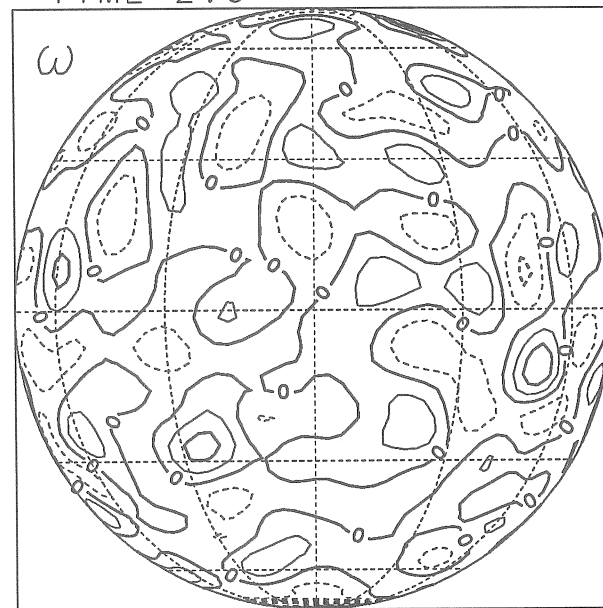

TIME=0.0

LON= 0

TIME=1.0

LON= 0

TIME=2.0

LON= 0

TIME=3.0

LON= 0

TIME=4.0

LON= 0

TIME=5.0

LON= 0

TIME=0.0

LON= 0

TIME=1.0

LON= 0

TIME=2.0

LON= 0

TIME=3.0

LON= 0

TIME=4.0

LON= 0

TIME=5.0

LON= 0

$\sigma = 1.0; \nu_4 = 1.0 \times 10^{-6}$

TIME=0.0

LON= 0

TIME=1.0

LON= 0

TIME=2.0

LON= 0

TIME=3.0